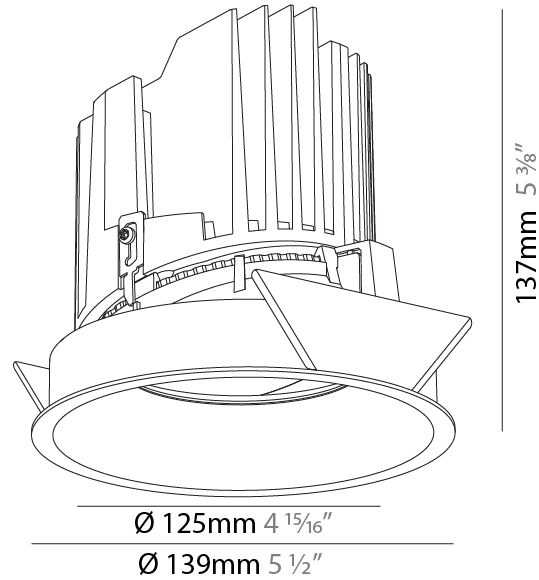

GENERAL

Series: Bioniq
 Subseries: Bioniq Round Semi Adjustable
 Brand: Prolight
 Division: Architectural
 Mounting Type: Recessed
 Mounting Location: Ceiling
 Subcategory: Downlight

PHYSICAL

Shape: Round
 Diameter (mm): 139
 Diameter (in): 5 1/2
 Height (mm): 137
 Height (in): 5 3/8
 Ceiling Thickness (mm): 10 / 12.5 / 15
 Ceiling Thickness (in): 3/8 or 1/2 or 9/16
 Min. Recessing Depth (mm): 150
 Min. Recessing Depth (in): 5 7/8
 Light Distribution: Adjustable / Downlight
 Weight (kg): 0.814
 Weight (lbs): 1.79
 Fixture Finish: SSR / BKV / CWI / CRY / HAB / LAG / UFT / ITA / RUA / RUR / MIC / FTG / MYG / TWT / LOD / PUS / FRO / FUP / KIA / POP / BLS / SPG / MEY / GOH / GUM / CHC / COM / ABZ / JAG / OBR / MOS / ROR
 Fixture Material: Aluminum Die Cast
 Cut-out Measurements: 130mm / 5 1/8"

LED

Number of LEDs: 1
 Color Temperature (°K): 2700 / 3000 / 3500 / 4000
 Max. Delivered Lumen (lm): 870 / 970 / 1039 / 1060
 Nominal Lumen (lm): 960 / 1070 / 1156 / 1180
 CRI: >90 CRI
 Efficiency (%): 90.5
 Lamp Life (hrs): 50000

OPTICAL

Reflector°: 10
 Adjustability: Rotational 355°; Tilt 10°

RATINGS AND CERTIFICATIONS

Certified By: Certified for North American Standards
 IP rating: IP20

BIONIQ ROUND SEMI ADJUSTABLE RECESSED

A35299-